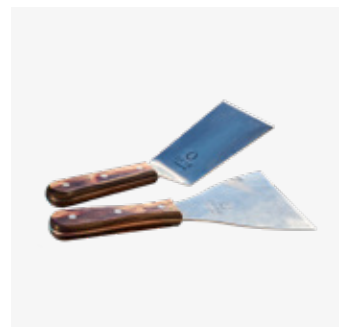

AANBEVOLEN ACCESSOIRES / ACCESSOIRES RECOMMANDÉS

204 | Tongs

212 | Knife and Fork Set

180 | Gloves Brown

194 | Cast Iron Casserole Set 21 + 26

202 | Spatula Set

220 | Cutting Boards Set of 4